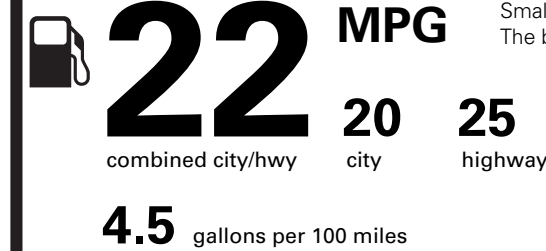

PRICE INFORMATION

BASE PRICE	\$52,045.00
TOTAL OPTIONS/OTHER	845.00
TOTAL VEHICLE & OPTIONS/OTHER	52,890.00
DESTINATION & DELIVERY	1,095.00

EPA DOT Fuel Economy and Environment

Gasoline Vehicle

Fuel Economy